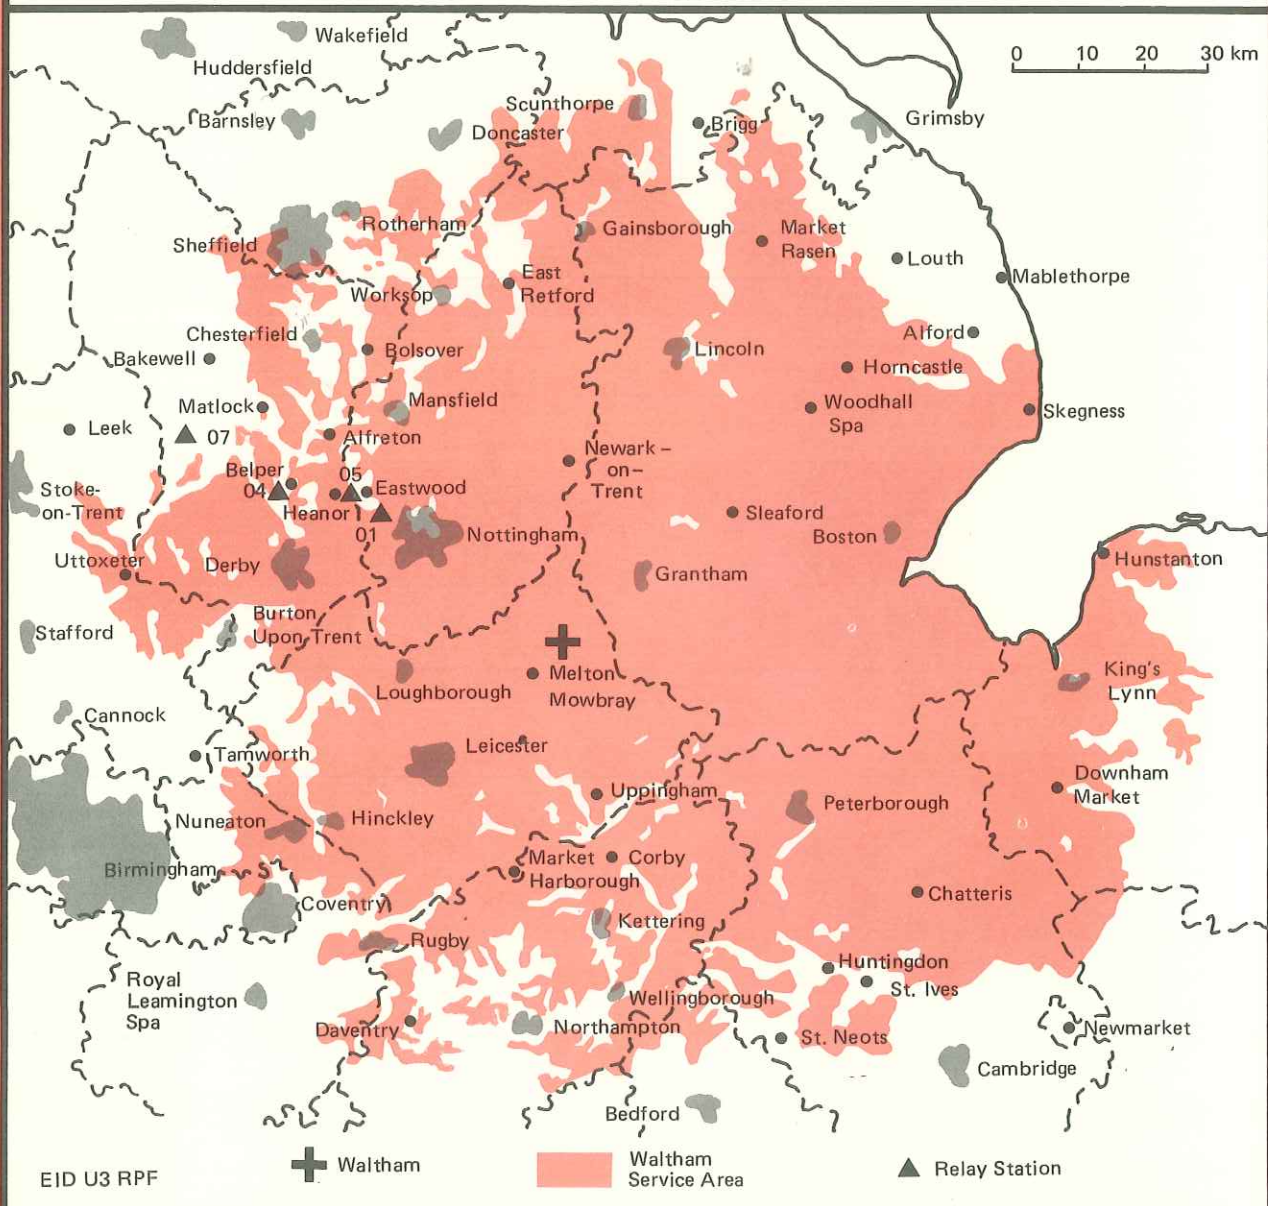

Waltham UHF Television

BBC 1 (Midlands)	ch 58
BBC 2	ch 64
ITV	ch 61
Channel Four	ch 54
Maximum ERP (vision)	250 kW
Polarisation	horizontal
Receiving aerial group	C/D
Mean height of transmitting aerial	307 m agl, 440 m aod
Transmitter site	Waltham-on-the-Wolds, Leicestershire
National Grid Reference	SK 809233

The service area is indicated by the coloured part of the map, but the boundary should not be interpreted as a rigid limit. As the quality of reception on uhf can be very different at places only short distances apart, there are, inevitably, small pockets of poor reception which cannot be shown. Details of relay stations are shown overleaf in numerical order.