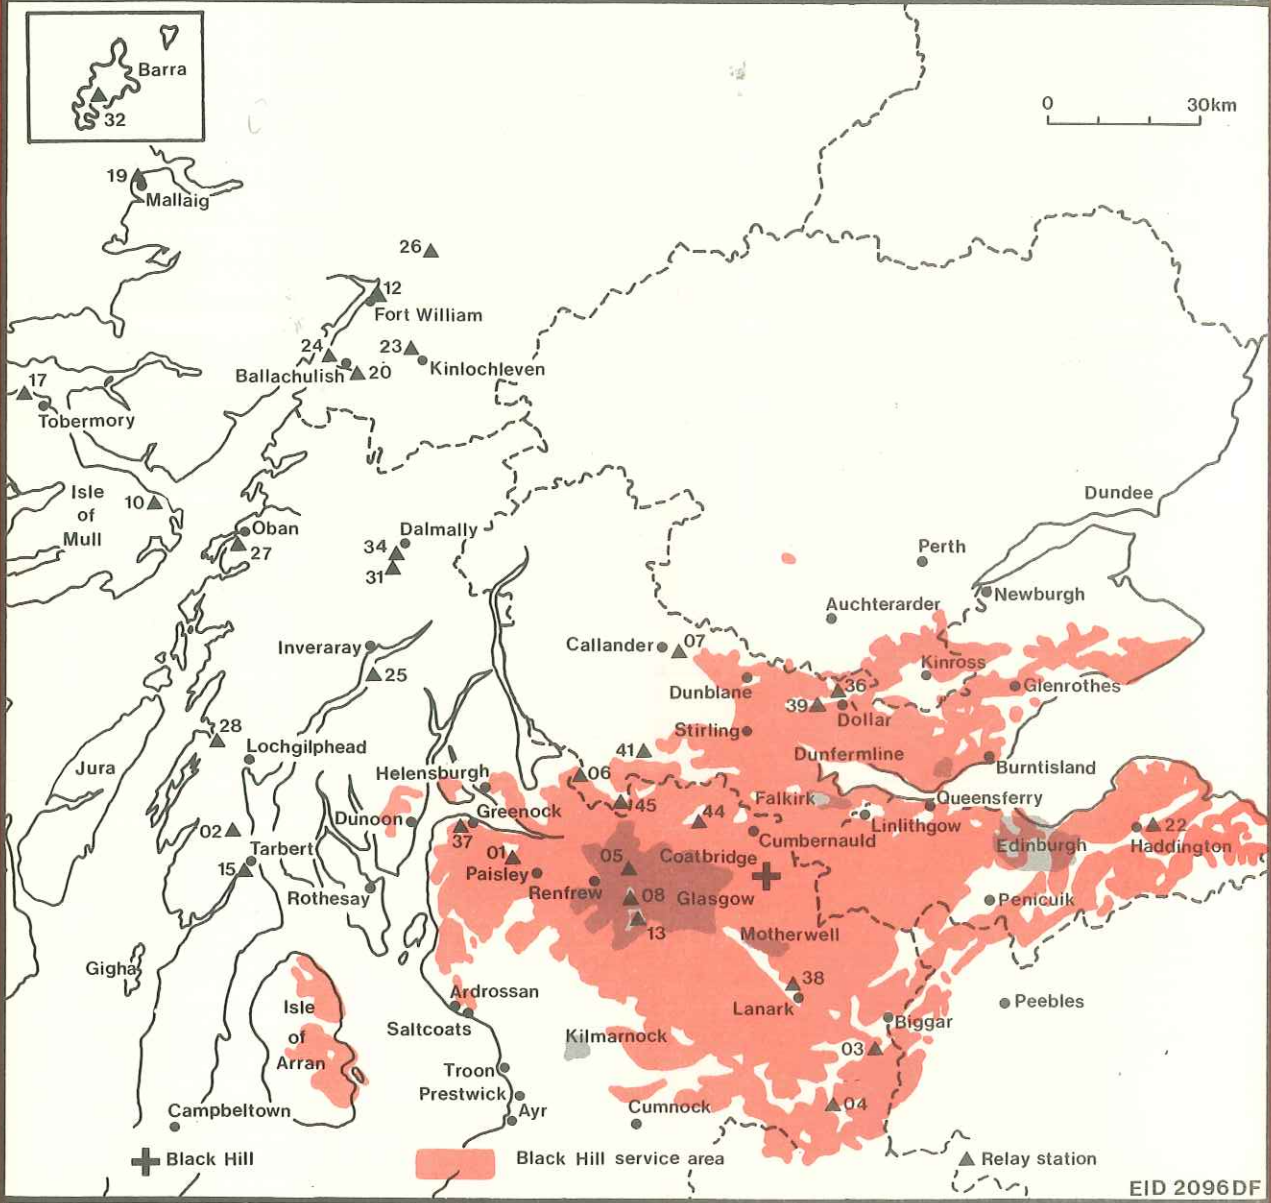

Black Hill UHF Television

BBC 1 (Scotland)	ch 40
BBC 2	ch 46
ITV	ch 43
Channel Four	ch 50
Maximum erp (vision)	500 kW
Polarisation	horizontal
Receiving aerial group	B
Mean height of transmitting aerial	268 m agl, 543 m aod
Transmitter site	Salsburgh, Monklands District
National Grid Reference	NS 829648

EID 2096DF

The service area is indicated by the coloured part of the map, but the boundary should not be interpreted as a rigid limit. As the quality of reception on uhf can be very different at places only short distances apart, there are, inevitably, small pockets of poor reception which cannot be shown. Details of relay stations are shown overleaf in numerical order.